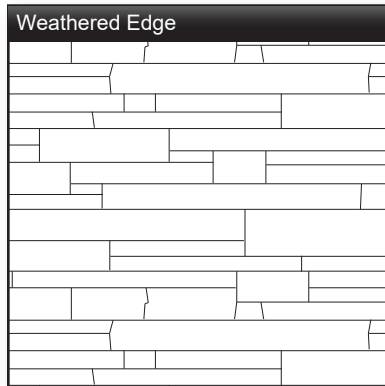

CORONADO[®]
STONE PRODUCTS

HATCH PATTERN COLLECTION 2024

342 PERRY ST, PERRIS, CA (909) 357-8295 · WWW.CORONADO.COM

CORONADO®
STONE PRODUCTS

CANYON LEDGE, GROUTED

CORONADO[®]
STONE PRODUCTS

COUNTRY RUBBLE, DRYSTACKED

CORONADO[®]
STONE PRODUCTS

OLD COUNTRY LEDGE, DRYSTACKED

CORONADO[®]
STONE PRODUCTS

OLD COUNTRY LEDGE, GROUTED

CORONADO[®]
STONE PRODUCTS

OLD WORLD LEDGE, DRYSTACKED

The Coronado Stone — Advantage —

- **WE OFFER THE LARGEST ASSORTMENT OF STONE VENEER PRODUCTS AND COLORS IN THE INDUSTRY**
- **USING MANUFACTURED STONE VENEER ALLOWS FOR A SUBSTANTIAL SAVINGS OVER MOST NATURAL STONE ALTERNATIVES**
- **WE HAVE BEEN THE LEADING INNOVATOR IN THE MANUFACTURED STONE INDUSTRY FOR OVER SIXTY FIVE YEARS**
- **EACH ONE OF OUR STONES IS METICULOUSLY HAND-PAINTED BY ARTISANS TO REPLICATE NATURAL VARIATIONS**
- **OUR GREEN PRODUCTS CAN HELP YOU ACHIEVE SUSTAINABLE SOLUTIONS FOR LEED REQUIREMENTS**
- **OUR STONE IS COVERED BY A 50-YEAR LIMITED WARRANTY**